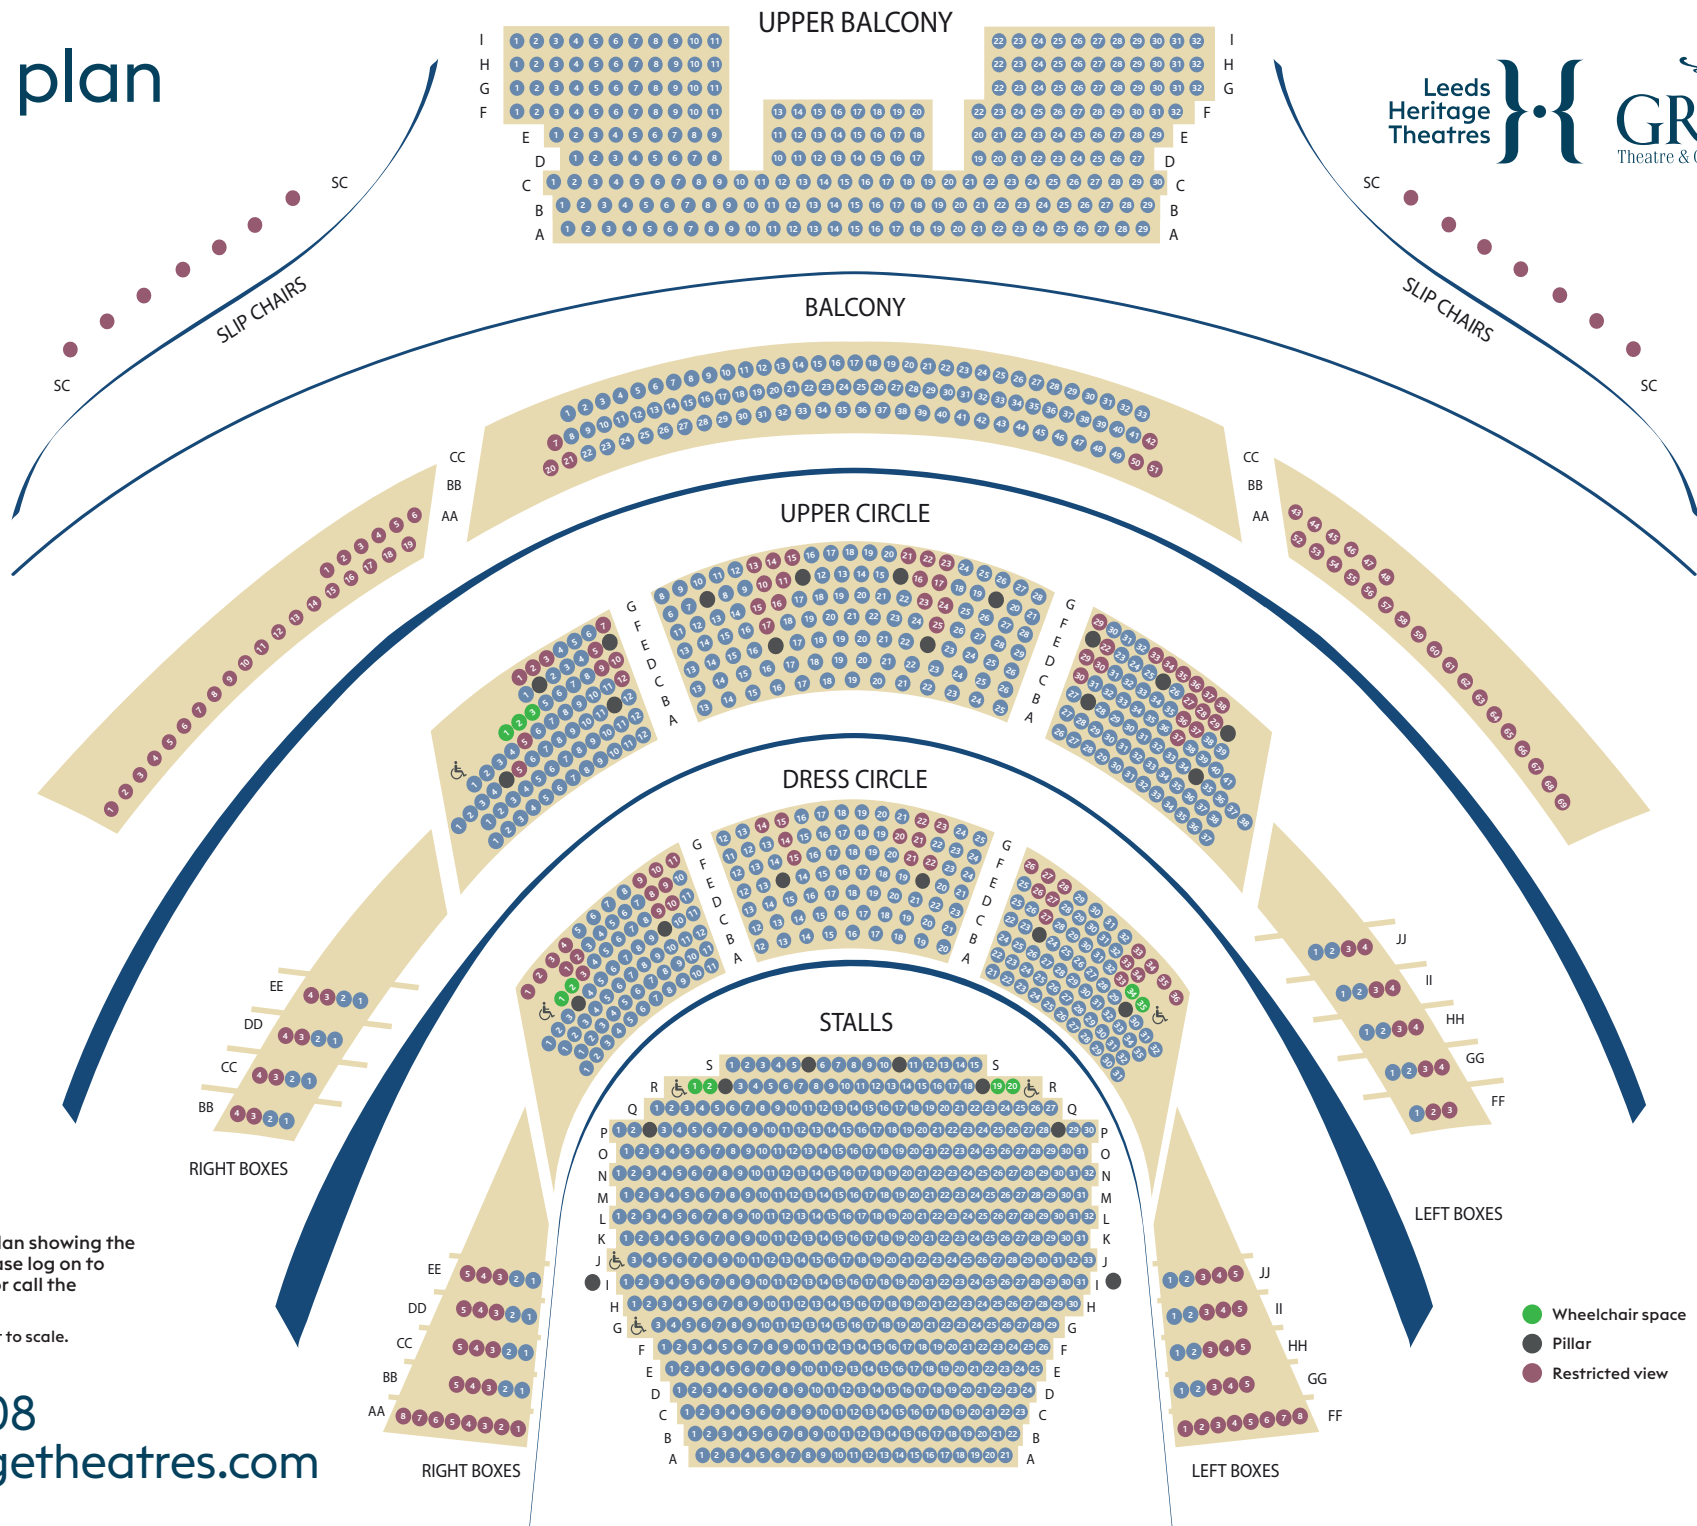

Seating plan

For a more detailed seating plan showing the theatre's Access facilities please log on to leedsheritagetheatres.com or call the Box Office on 0113 243 0808.

Please note this seating plan is not to scale.